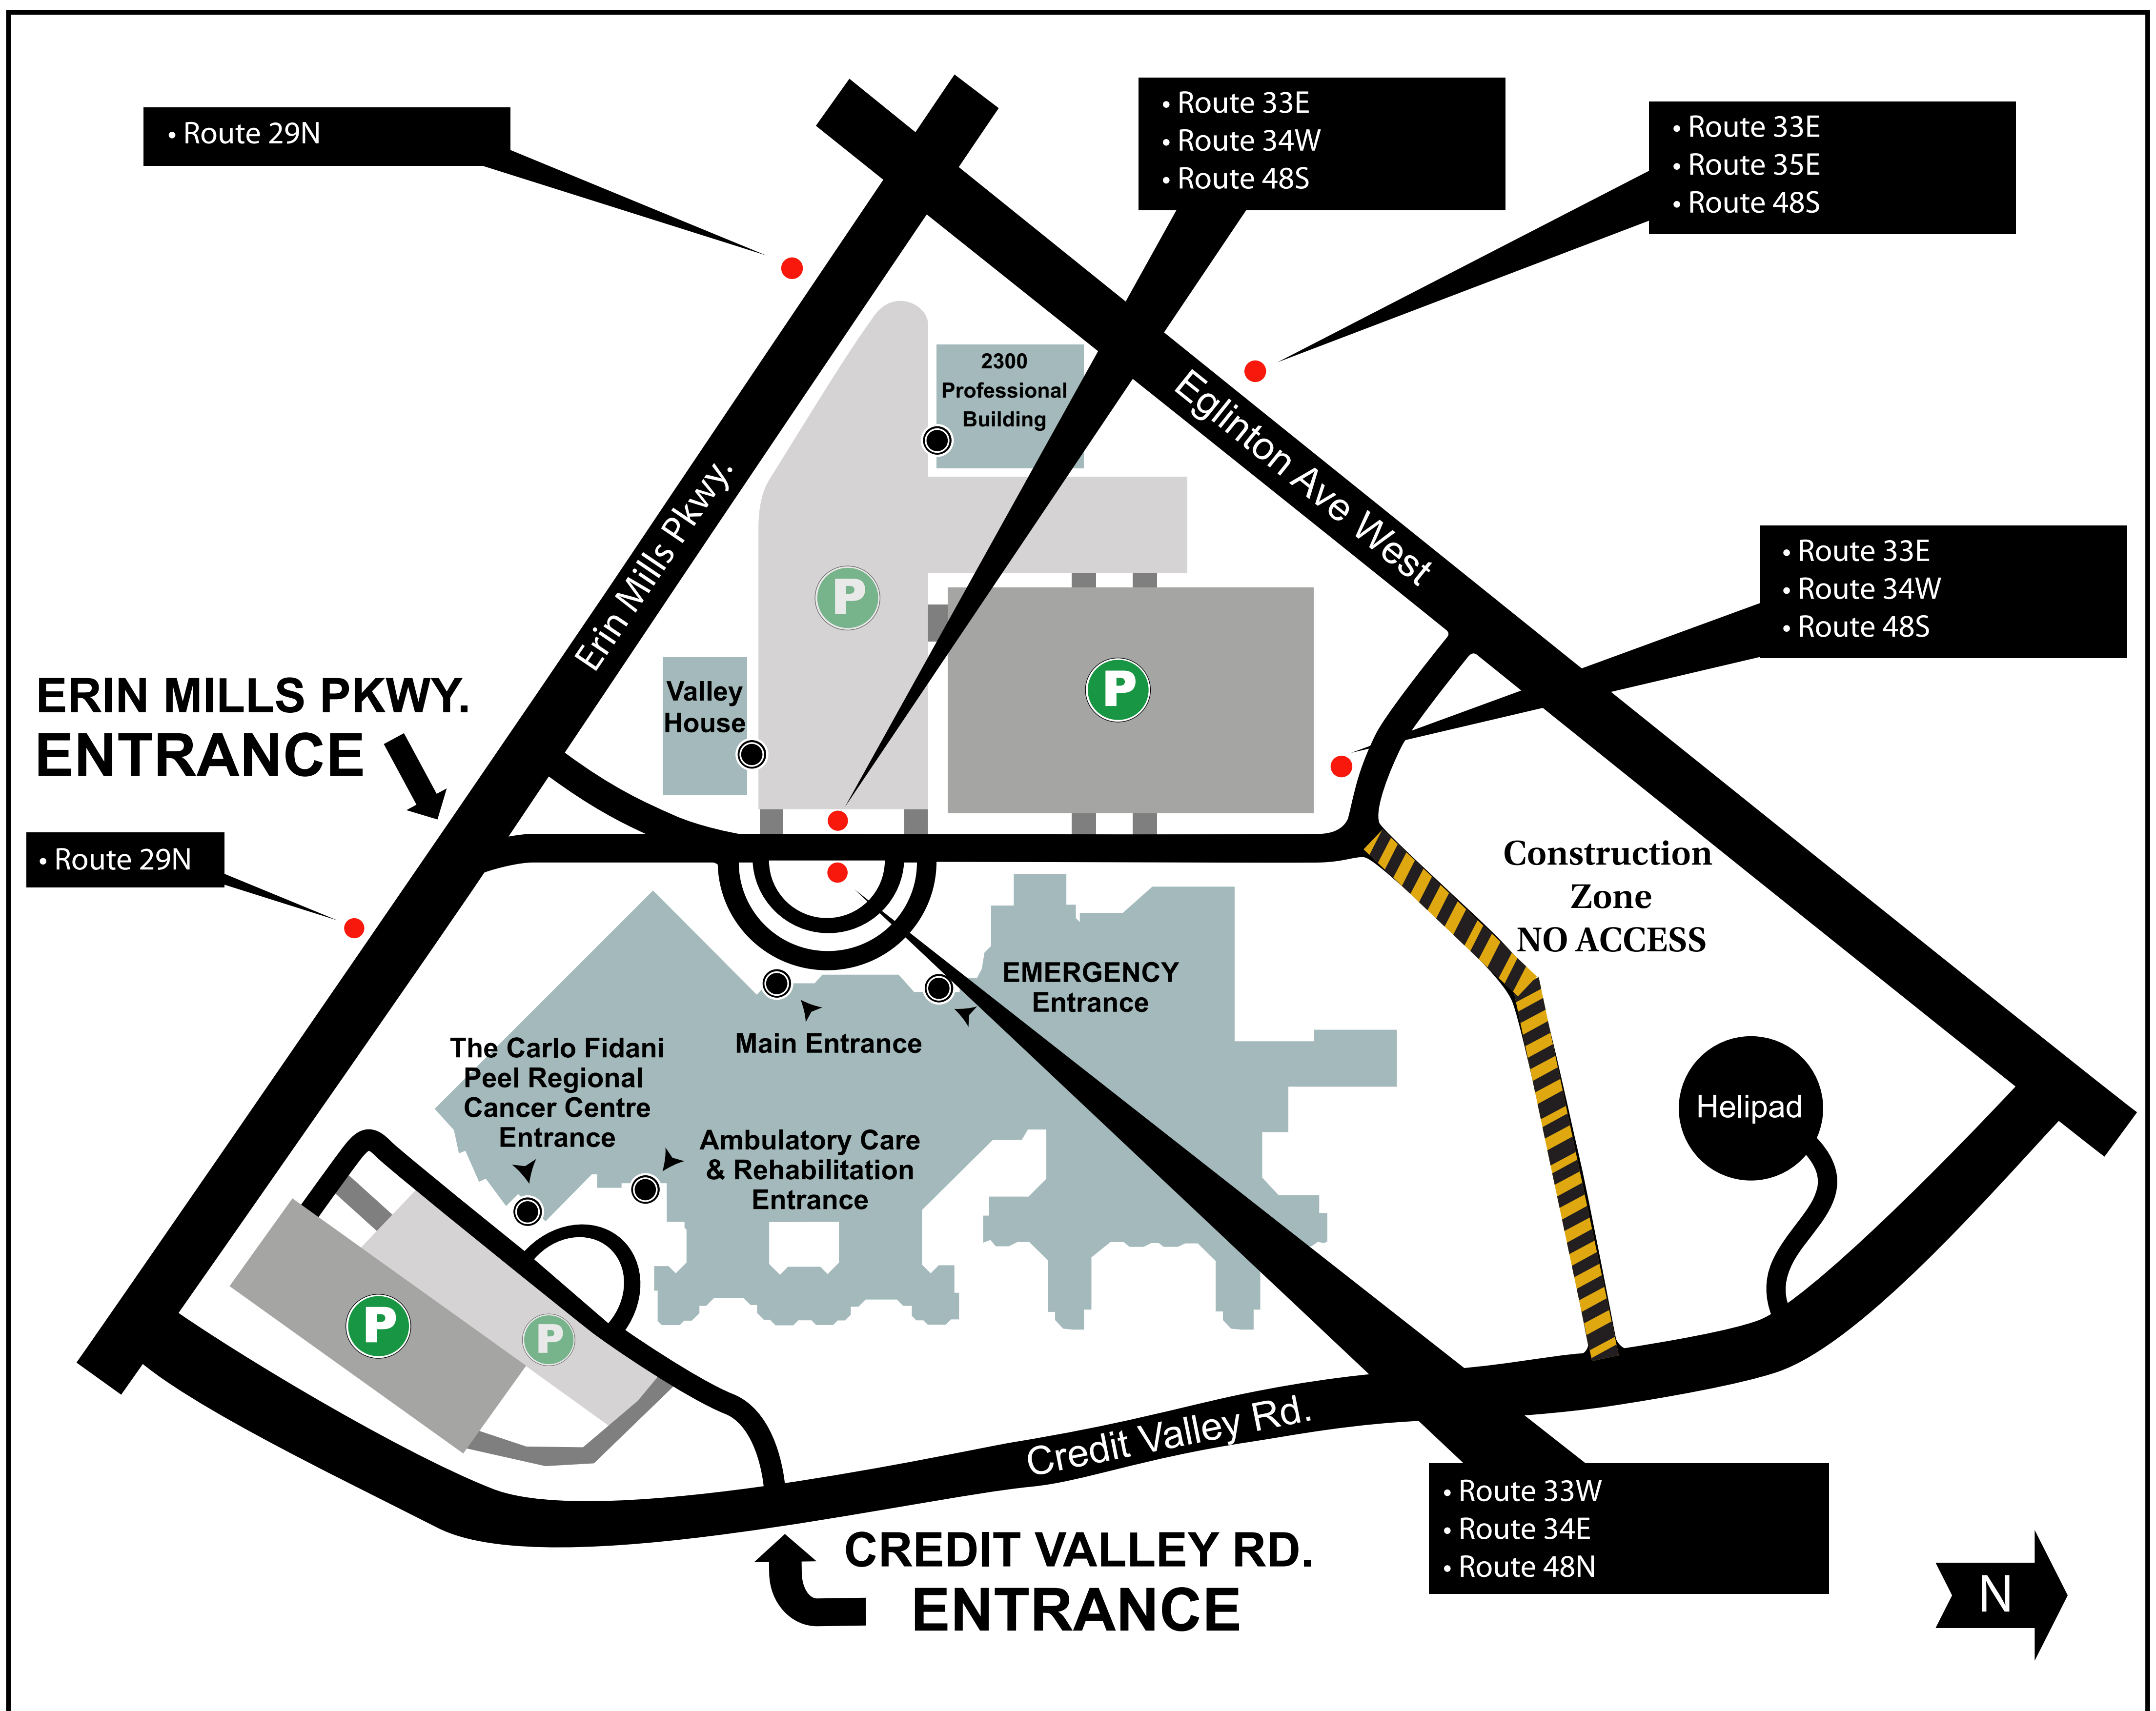

mississauga transit

Bus Stops at The Credit Valley Hospital

PLEASE NOTE: Bus Routes are subject to change.

Routes Servicing The Credit Valley Hospital:

- Route 29N/S
- Route 33E/W
- Route 34E/W
- Route 35E/W
- Route 48N/S

CREDIT VALLEY
THE CREDIT VALLEY HOSPITAL